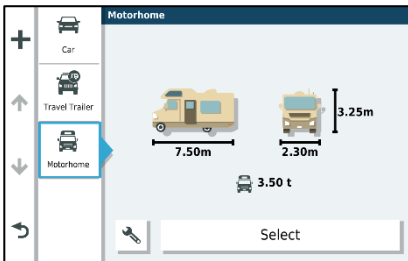

CUSTOM CAMPER ROUTING