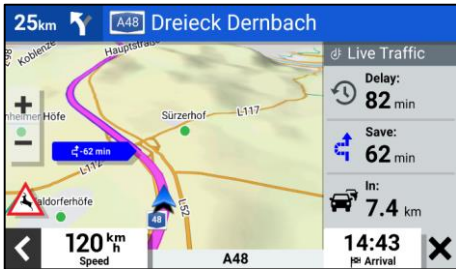

GARMIN DRIVESMART™ 66/76/86

GPS SAT NAVS

**NEW PRODUCT
ANNOUNCEMENT**

PRODUCT OVERVIEW:

Simplify your drive with the Garmin DriveSmart™ 66/76/86 series sat navs. Use Garmin voice assist to easily find and navigate where you want to go. Crisp 6", 7" or 8" high-resolution displays guide your way with map updates of Europe plus environmental zone routing and alerts for potential hazards ahead. Make the most of road trips with Tripadvisor® traveller ratings and millions of Foursquare® POIs.

SCREENSHOTS:

TRAFFIC AVOIDANCE

ENVIRONMENTAL ZONE ROUTING

TRIPADVISOR TRAVELER RATINGS

VOICE ASSIST

UP AHEAD

DRIVER ALERTS²

GARMIN DRIVESMART™ 66/76/86