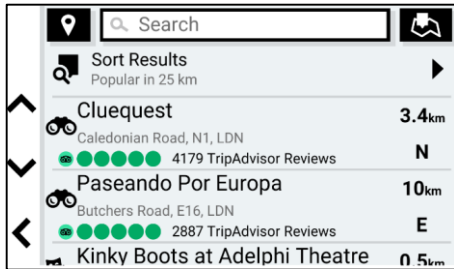

SCREENSHOTS:

TRAFFIC AVOIDANCE

ENVIRONMENTAL ZONE ROUTING

TRIPADVISOR TRAVELER RATINGS

VOICE ASSIST

UP AHEAD

DRIVER ALERTS²

GARMIN DRIVESMART™ 66/76/86