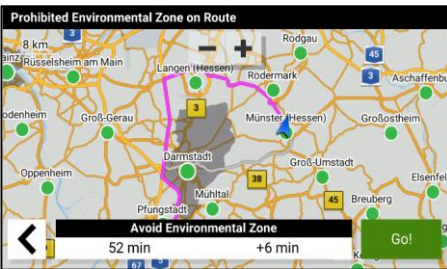

SCREENSHOTS:

TRAFFIC AVOIDANCE

ENVIRONMENTAL ZONE ROUTING

TRIPADVISOR TRAVELER RATINGS

VOICE ASSIST

UP AHEAD

DRIVER ALERTS²

GARMIN DRIVESMART™ 66/76/86