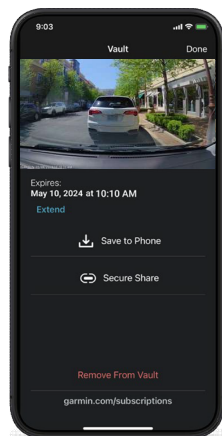

## KEY FEATURES

<b>ULTRACOMPACT DESIGN</b> <small>NEW</small>	The ultra-compact Dash Cam Mini 3 is the size of a traditional car key and goes virtually unnoticed on your windshield. The compact Dash Cam X110, X210 and X310 models add a sleek 2.4" LCD display housed in a discreet, pocket-sized design.
<b>VOICE CONTROL</b>	Control the dash cam with your voice to save video or start and stop audio recording (available in English, German, French, Spanish, Italian and Swedish).
<b>AUTOMATIC INCIDENT DETECTION</b>	Automatically record and save video of incidents with GPS location, date and time to show where and when events occurred. (GPS not included on Dash Cam Mini 3)
<b>RED LIGHT AND SPEED CAMERAS</b>	Get notifications for nearby red-light cameras and speed cameras (not available in all regions). Not available on Dash Cam Mini 3.
<b>DRIVER ALERTS</b>	Lane departure and forward collision warnings help encourage safer driving and situational awareness. "Go" alerts notify you when stopped traffic in front of you has started to move. Not available on Dash Cam Mini 3.
<b>DURABLE BY DESIGN</b>	Designed to withstand harsh vehicle environments, including direct sunlight and hot car interior temperatures.
<b>DASH CAM VIDEO SYNC</b>	View synchronised video clips from up to four Garmin dash cams (each sold separately) by using the Garmin Drive™ smartphone app for increased driver awareness and extra camera viewpoints.
<b>EXTRA USB PORT</b>	The included charger has an extra USB port, so you can power your dash camera, phone or even your navigation device.

## VAULT SUBSCRIPTION FEATURES

With a paid Vault [subscription](#) (€10.99/month) and active Wi-Fi® connectivity, you can enjoy more dash cam features. Your saved dash cam videos are automatically stored securely and are accessible using the Garmin Drive™ app on your compatible smartphone.

### VIDEO SHARING

Easily view and share your saved video clips.