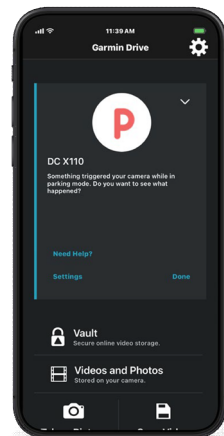

PARKING GUARD

Receive smartphone alerts for incidents affecting your parked car.