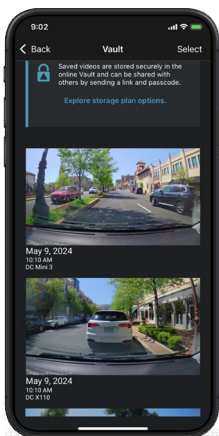

VAULT SUBSCRIPTION FEATURES

With a paid Vault [subscription](#) (€10.99/month) and active Wi-Fi® connectivity, you can enjoy more dash cam features. Your saved dash cam videos are automatically stored securely and are accessible using the Garmin Drive™ app on your compatible smartphone.

VIDEO SHARING

Easily view and share your saved video clips.